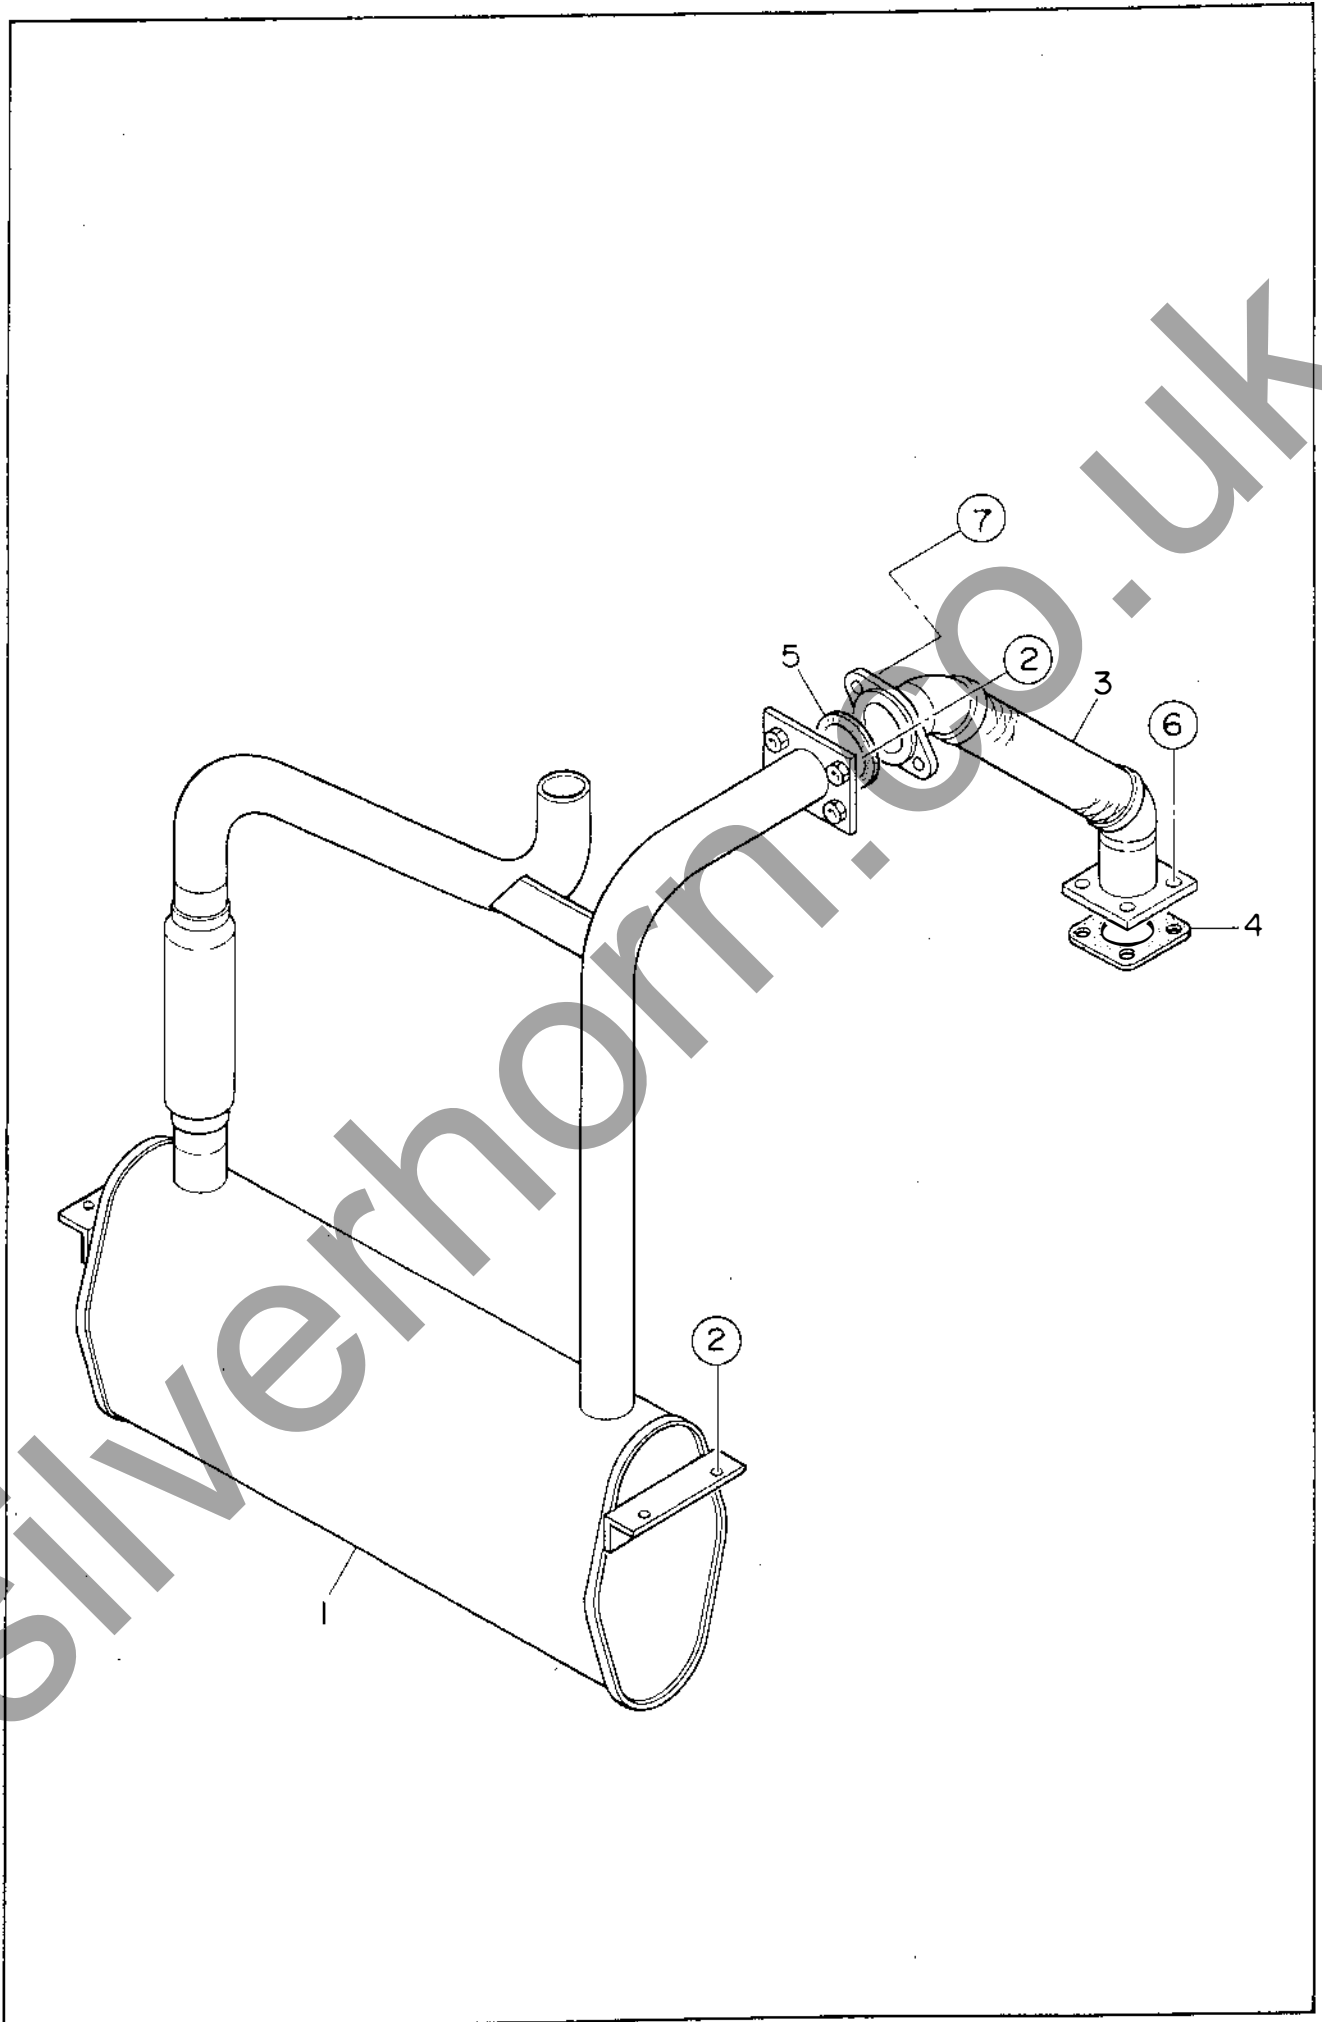

Key No.	Parts No.	Parts Name	Remarks	Q'ty				Symbol	Serial No.
				All	A	B	C		
1	D 53311 00003	Muffler		1					
2	00171 08020	Hex. Head Bolt		6					
3	D 53340 00003	Exhaust Pipe		1					
4	06023 20154	Gasket	KUBOTA 17326-12231	1					
5	D 93040 00004	Gasket		1					
6	02070 08000	Hex. Nut		4					
7	00171 08030	Hex. Head Bolt		2